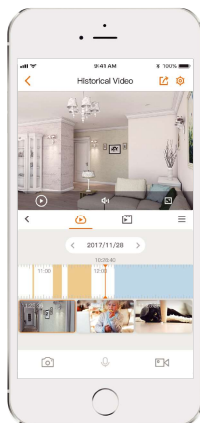

Stay close with what you care

With Cloud service, you will have access to what you care as long as Internet is available. You can record daily or motion videos on Cloud and play back anytime anywhere.